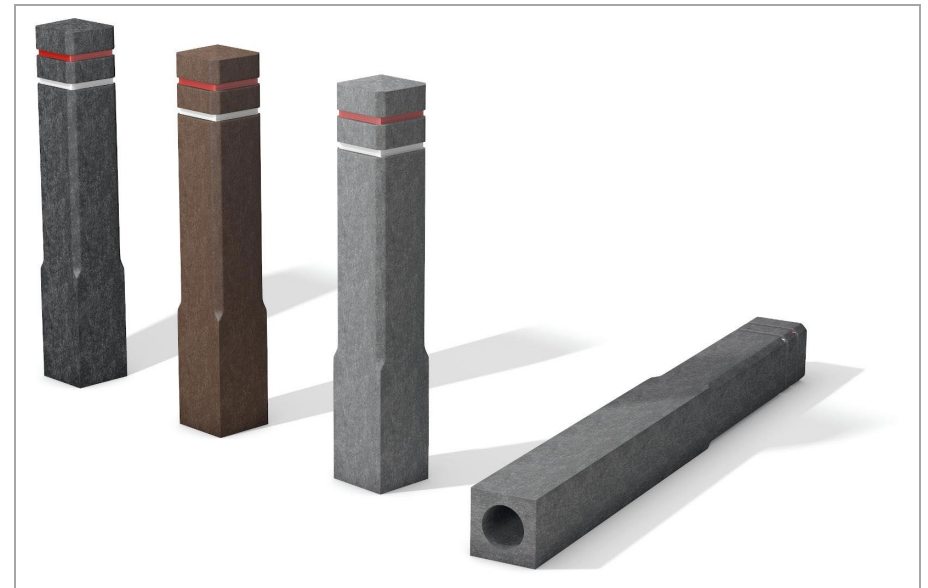

Square Recycled Plastic Bollard

PRODUCT CODE-