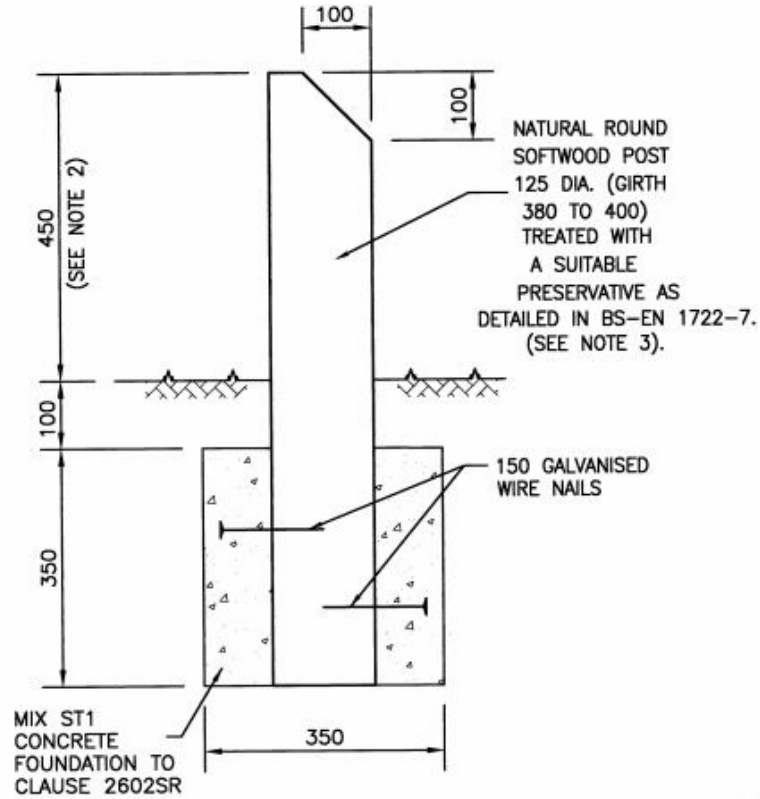

Product Detail

Dragons Teeth are bollards or boundary markers, FCS approved and treated softwood, The Dragon Tooth Bollard is available as a square or round bollard

Contact Us

Here at Street Furnishings, we have become the trusted supplier to many Councils, Contractors, Builders Merchants for over 30 years. Through our knowledge of products built up over time. We are proud in saying "There isn't much that we can't supply!"

Phone: 01189 404 717

Email: mail@streetfurnishings.co.uk

Dragon Tooth Timber Bollard

PRODUCT CODE- SF DT1

STREET FURNISHINGS LTD

ONE STOP SHOP FOR ALL HIGHWAY PROFESSIONALS